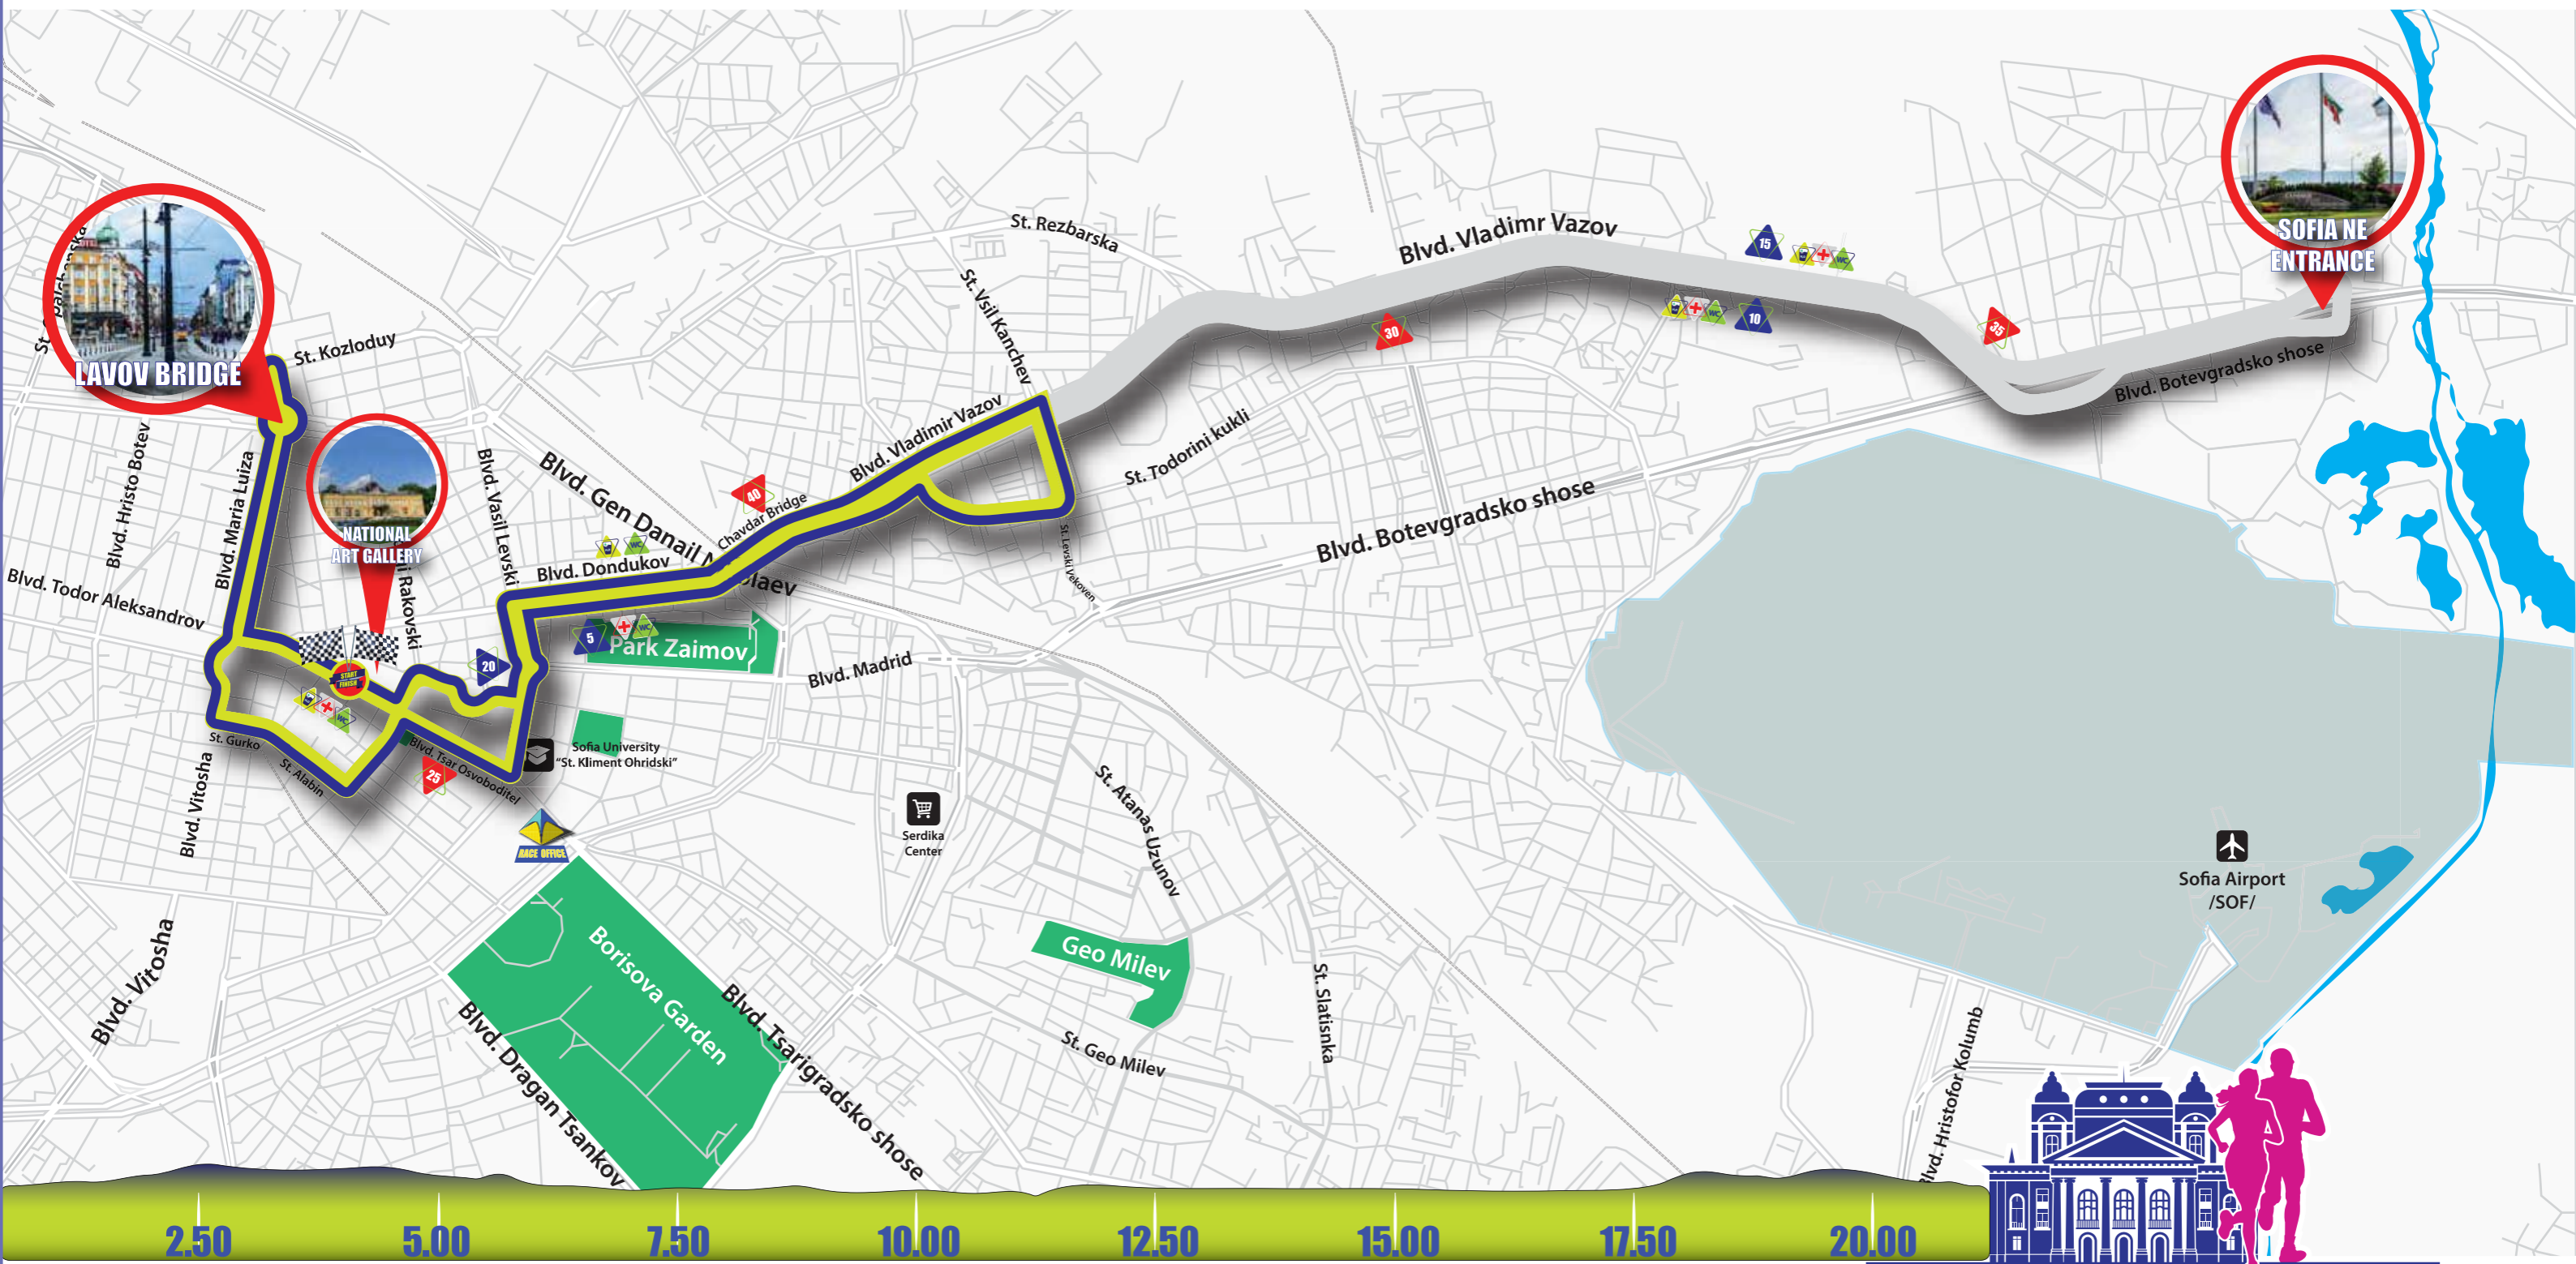

WIZZ AIR SOFIA MARATHON 10 km GARMIN RUN

— MAIN COURSE

— HALF MARATHON 1 lap

— FULL MARATHON 2 laps

START/FINISH POINT

RACE OFFICE LOCATION

SIGHT SEEING POINT

MEDICAL POINT

REFRESHMENT POINT

WC POINT

HALF MARATHON KILOMETERS MARK

FULL MARATHON KILOMETERS MARK

WIZZ AIR SOFIA MARATHON